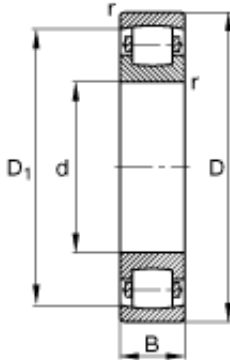

Shenyang Sharjah Bearing Co.,Ltd.

65 mm x 140 mm x 33 mm FAG 20313-MB Spherical Roller Bearings

Bearing No. 20313-MB

Size	65x140x33 mm
Bore Diameter	65 mm
Outer Diameter	140 mm
Width	33 mm
d	65 mm
D	140 mm
B	33 mm
D_1	120,6 mm
$D_{a \max}$	128 mm
$d_{a \min}$	77 mm
$r_{a \max}$	2,1 mm
r_{\min}	1,5 mm
m	2,18 kg / Weight
C_r	170000 N / Dynamic load rating (radial)
C_{0r}	196000 N / Static load rating (radial)
n_G	4700 1/min / Limiting speed
C_{ur}	17900 N / Fatigue limit load, radial

20313-MB Bearing 2D drawings and 3D CAD models